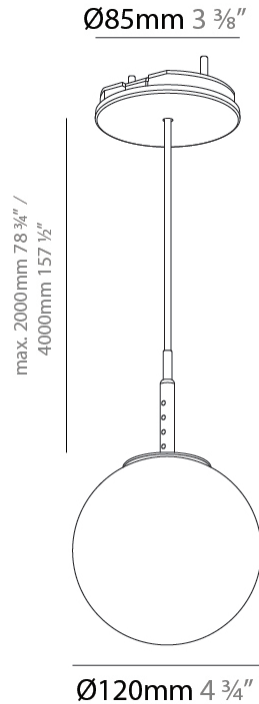

GENERAL

Series: Bilo
Partner: Prolicht
Division: Architectural
Installation: Suspension
Product Type: Pendant
Mounting Location: Ceiling

PHYSICAL

Shape: Round
Diameter (mm): 120
Diameter (in): 4 ¾
Height (mm): 120
Height (in): 4 ¾
Ceiling Thickness (mm): 1 - 25
Ceiling Thickness (in): 1/16 - 1
Fixture Finish: SSR / BKV / CWI / CRY / HAB / UFT / ITA / RUA / FTG / MYG / LOD / PUS / FRO / FUP / KIA / POP / BLS / SPG / MEY / GOH / CHC / COM / ABZ / JAG / OBR / MOS / ROR
Accent Finish: OPL / YEL / ORA / RED / BLU / GRN
Fixture Material: Glass / Aluminum
Primary Material: Glass
Cable Details: 2000mm/78 ¾" or 4000mm/157 ½" Cable - Color Options: Black / White / Orange / Red / Green
Cut-out Measurements: 68mm / 2 11/16

ELECTRICAL

Lamp Type: LED
Input Wattage (W): 6
Total Output Wattage (W): 5.4
Dimming: Tri-Mode (Non-Dimming and Phase Dimming (120Vac only) and 0-10V Dimming)
Driver Included: No
Driver Location: Remote
Driver Type: Constant Current - Universal
Driver Class: Class 2
Input Voltage (V): 120 - 277
Constant Current (MA): 500

LED

Color Temperature (°K): 2700 / 3000 / 3500 / 4000
Max. Delivered Lumen (lm): 356 / 377 / 398 / 408
Nominal Lumen (lm): 460 / 487 / 514 / 528
CRI: >90 CRI
Lamp Life (hrs): 50000

OPTICAL

Beam Angle: 180

RATINGS AND CERTIFICATIONS

Certified By: CSA Certified to UL and CSA Standards
IP rating: IP20