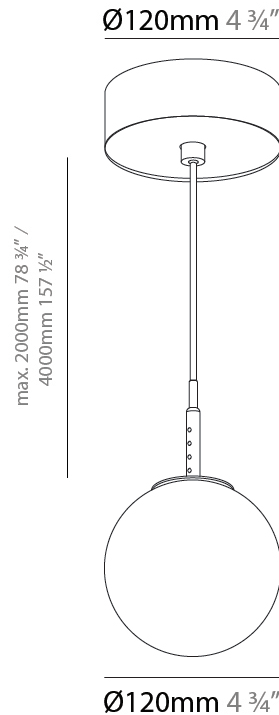

GENERAL

Series: Bilo
Partner: Prolicht
Division: Architectural
Installation: Suspension
Product Type: Pendant
Mounting Location: Ceiling

PHYSICAL

Shape: Round
Diameter (mm): 120
Diameter (in): 4 ¾
Height (mm): 120
Height (in): 4 ¾
Ceiling Thickness (mm): 1 - 25
Ceiling Thickness (in): 1/16 - 1
Fixture Finish: SHP / CLO / WST / GND / HPK / TER / ICB / NOP / GRV / MLK / WSY / POC / MOS / SKG / SLT / ELO / SWI / SOC / GRP / CHL / RAV / POS / SPE / SUC / GAR
Accent Finish: OPL / YEL / ORA / RED / BLU / GRN
Fixture Material: Glass / Aluminum
Primary Material: Glass
Cable Details: 2000mm/78 ¾" or 4000mm/157 ½" Cable - Color Options: Black / White / Orange / Red / Green
Cut-out Measurements: 68mm / 2 11/16"

ELECTRICAL

Lamp Type: LED (Zhaga Standard)
Input Wattage (W): 6
Total Output Wattage (W): 5.4
Dimming: Tri-Mode (Non-Dimming and Phase Dimming (120Vac only) and 0-10V Dimming)
Driver Included: No
Driver Location: Integrated
Driver Type: Constant Current - Universal
Driver Class: Class 2
Input Voltage (V): 120 - 277
Constant Current (MA): 500

LED

Number of LEDs: 1
Color Temperature (°K): 2700 / 3000 / 3500 / 4000
Max. Delivered Lumen (lm): 356 / 377 / 398 / 408
Nominal Lumen (lm): 460 / 487 / 514 / 528
CRI: >90 CRI
Lamp Life (hrs): 50000

OPTICAL

Beam Angle: 180

RATINGS AND CERTIFICATIONS

Certified By: Certified for North American Standards
IP rating: IP20