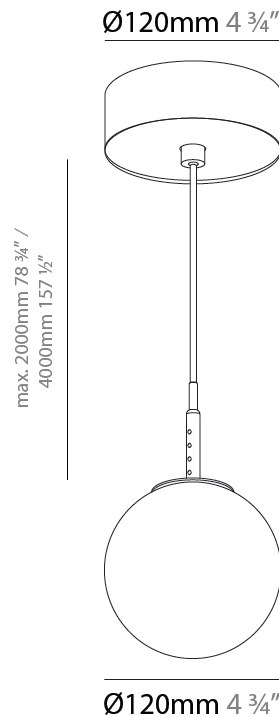

GENERAL

Series: Bilo
Partner: Prolicht
Division: Architectural
Installation: Suspension
Product Type: Pendant
Mounting Location: Ceiling

PHYSICAL

Shape: Round
Diameter (mm): 120
Diameter (in): 4 3/4
Height (mm): 120
Height (in): 4 3/4
Ceiling Thickness (mm): 1 - 25
Ceiling Thickness (in): 1/16 - 1
Fixture Finish: SHP / CLO / WST / GND / HPK / TER / ICB / NOP / GRV / MLK / WSY / POC / MOS / SKG / SLT / ELO / SWI / SOC / GRP / CHL / RAV / POS / SPE / SUC / GAR
Accent Finish: OPL / YEL / ORA / RED / BLU / GRN
Fixture Material: Glass / Aluminum
Primary Material: Glass
Cable Details: 2000mm/78 3/4" or 4000mm/157 1/2" Cable - Color Options: Black / White / Orange / Red / Green
Cut-out Measurements: 68mm / 2 11/16"

ELECTRICAL

Lamp Type: LED (Zhaga Standard)
Input Wattage (W): 6
Total Output Wattage (W): 5.4
Dimming: Tri-Mode (Non-Dimming and Phase Dimming (120Vac only) and 0-10V Dimming)
Driver Included: No
Driver Location: Integrated
Driver Type: Constant Current - Universal
Driver Class: Class 2
Input Voltage (V): 120 - 277
Constant Current (MA): 500

LED

Number of LEDs: 1
Color Temperature (°K): 2700 / 3000 / 3500 / 4000
Max. Delivered Lumen (lm): 356 / 377 / 398 / 408
Nominal Lumen (lm): 460 / 487 / 514 / 528
CRI: >90 CRI
Lamp Life (hrs): 50000

OPTICAL

Beam Angle: 180

RATINGS AND CERTIFICATIONS

Certified By: Certified for North American Standards
IP rating: IP20